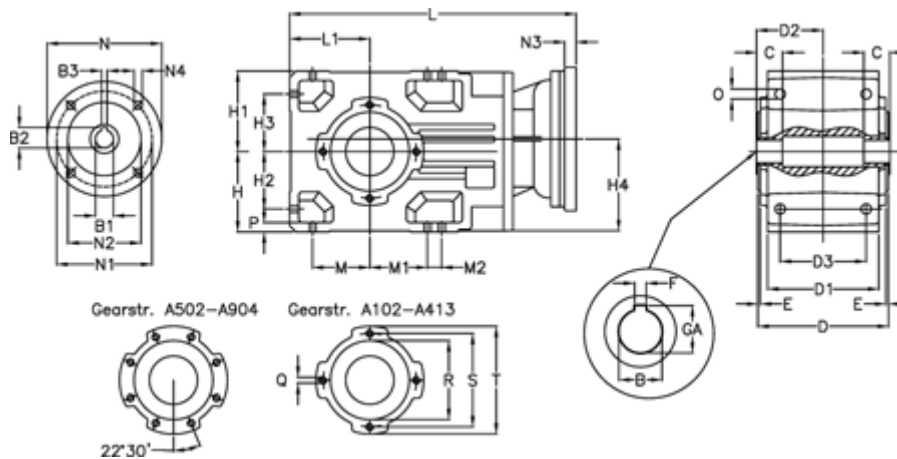

Article number: 29600214613225
 Description: Bevel helical gearbox
 A203UH30-146,1-P71B5

Measures

B = 30	D3 = 90	H3 = 60.0	N1 = 130	S = 115
B1 = 14	Description = A203UH30-xx-P71 B5	H4 = 93.0	N2 = 110	T = 140
B2 = 16.3	E = 3.0	L = 361.5	N3 = 0	
B3 = 5	F = 8	L1 = 80	N4 = M8x16	
C = 22	GA = 33.3	M = 60.0	O = 9.5	
D = 136	H = 80	M1 = 60.0	P = 9	
D1 = 110	H1 = 80	M2 = 0	Q = M8x15	
D2 = 70.0	H2 = 60.0	N = 160	R = 95	